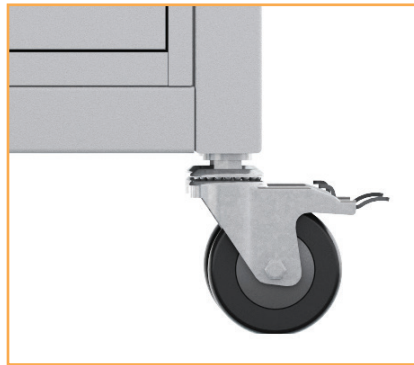

Learn. Think. Do.™

Furniture solutions for flexible and agile learning environments that encourage individual choice, increased movement and dynamic student engagement.

STANDING HEIGHT MAKER TABLE

At 42" high, the Voyager Maker Table is ready to work in any creative environment. The all-steel frame and storage design of the table supports two different storage solutions, one on each side of the table for easy access. One side contains a cabinet with 14 removable bins, perfect for the storage of maker manipulatives. The other side offers a lockable storage cabinet with one adjustable shelf. Our solid hard maple butcher block top adds to the durability and functionality of the Voyager Maker Table.

Front View

Back View

Side View

DURABILITY AND MOBILITY

The Voyager Maker Table is constructed with an all metal welded frame for a life time of use, a hallmark of Haskell Education design and construction. With its durable locking casters and standard butcher block top, the Maker Table is perfect for active learning environments that require flexibility for multiple types of maker experiences. As part of the Voyager suite of solutions, the Voyager Maker Table easily supports dedicated and mobile makerspace environments and works seamlessly in any of today's collaborative learning spaces.

FRAME FINISH

Platinum

OVERALL DIMENSIONS

- Table: 42" H X 49" W X 37" D
- Top: 60" X 49" X 1.5"

WARRANTY

- Haskell Education Limited Lifetime Warranty
- * see full warranty for terms and conditions

SCAN TO
LEARN MORE