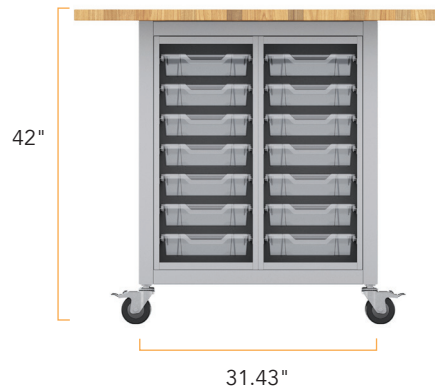

Learn. Think. Do.™

Furniture solutions for flexible and agile learning environments that encourage individual choice, increased movement and dynamic student engagement.

STANDING HEIGHT MAKER TABLE

At 42" high, the Voyager Maker Table is ready to work in any creative environment. The all-steel frame and storage design of the table supports two different storage solutions, one on each side of the table for easy access. One side contains a cabinet with 14 removable bins, perfect for the storage of maker manipulatives. The other side offers a lockable storage cabinet with one adjustable shelf. Our solid hard maple butcher block top adds to the durability and functionality of the Voyager Maker Table.

Front View

Back View

Side View

DURABILITY AND MOBILITY

The Voyager Maker Table is constructed with an all metal welded frame for a life time of use, a hallmark of Haskell Education design and construction. With its durable locking casters and standard butcher block top, the Maker Table is perfect for active learning environments that require flexibility for multiple types of maker experiences. As part of the Voyager suite of solutions, the Voyager Maker Table easily supports dedicated and mobile makerspace environments and works seamlessly in any of today's collaborative learning spaces.

FRAME FINISH

Platinum

OVERALL DIMENSIONS

- Table: 42" H X 49" W X 37" D
- Top: 60" X 49" X 1.5"

WARRANTY

- Haskell Education Limited Lifetime Warranty
- * see full warranty for terms and conditions

SCAN TO
LEARN MORE